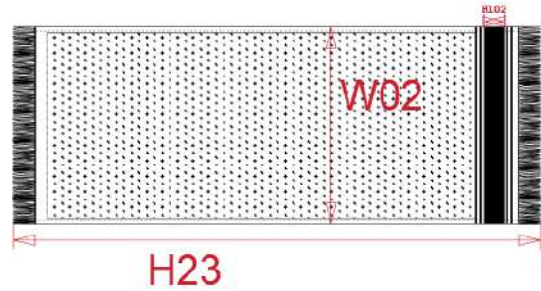

# KARIBAN

**REFERENCE :** K128

**SIZES :** U

**COMPOSITION :**

Main fabric : Terry 340 Double side:

Front side in woven fabric

Reverse side in Terry 100% cotton

**WEIGHT :**

Main fabric : 340gsm

**TECHNICAL DETAIL :**

Fouta towel One side woven/One side terry

**ARTICLE WEIGHT :**

605 gr/pc

| DESCRIPTION                             |
|---|
| <b>Français :</b> Serviette fouta       |
| <b>English :</b> Fouta towel            |
| <b>Nederlands :</b> Fouta handdoek      |
| <b>Deutsch :</b> FOUTA HANDTUCH         |
| <b>Español :</b> Toalla de baño fouta   |
| <b>Italiano :</b> ASCIUGAMANO IN SPUGNA |
| <b>Português :</b> Toalha tunisina      |

| MEASUREMENT  |     |  |  |  |  |  |  |
|--|-----|--|--|--|--|--|--|
| Description  | U   |  |  |  |  |  |  |
| <b>H23</b> Longueur serviette franges incluses/<br>Towel length included fringes | 180 |  |  |  |  |  |  |
| <b>W02</b> Largeur serviette / Towel width                                       | 100 |  |  |  |  |  |  |
| <b>H102</b> height of the inner band   | 4   |  |  |  |  |  |  |